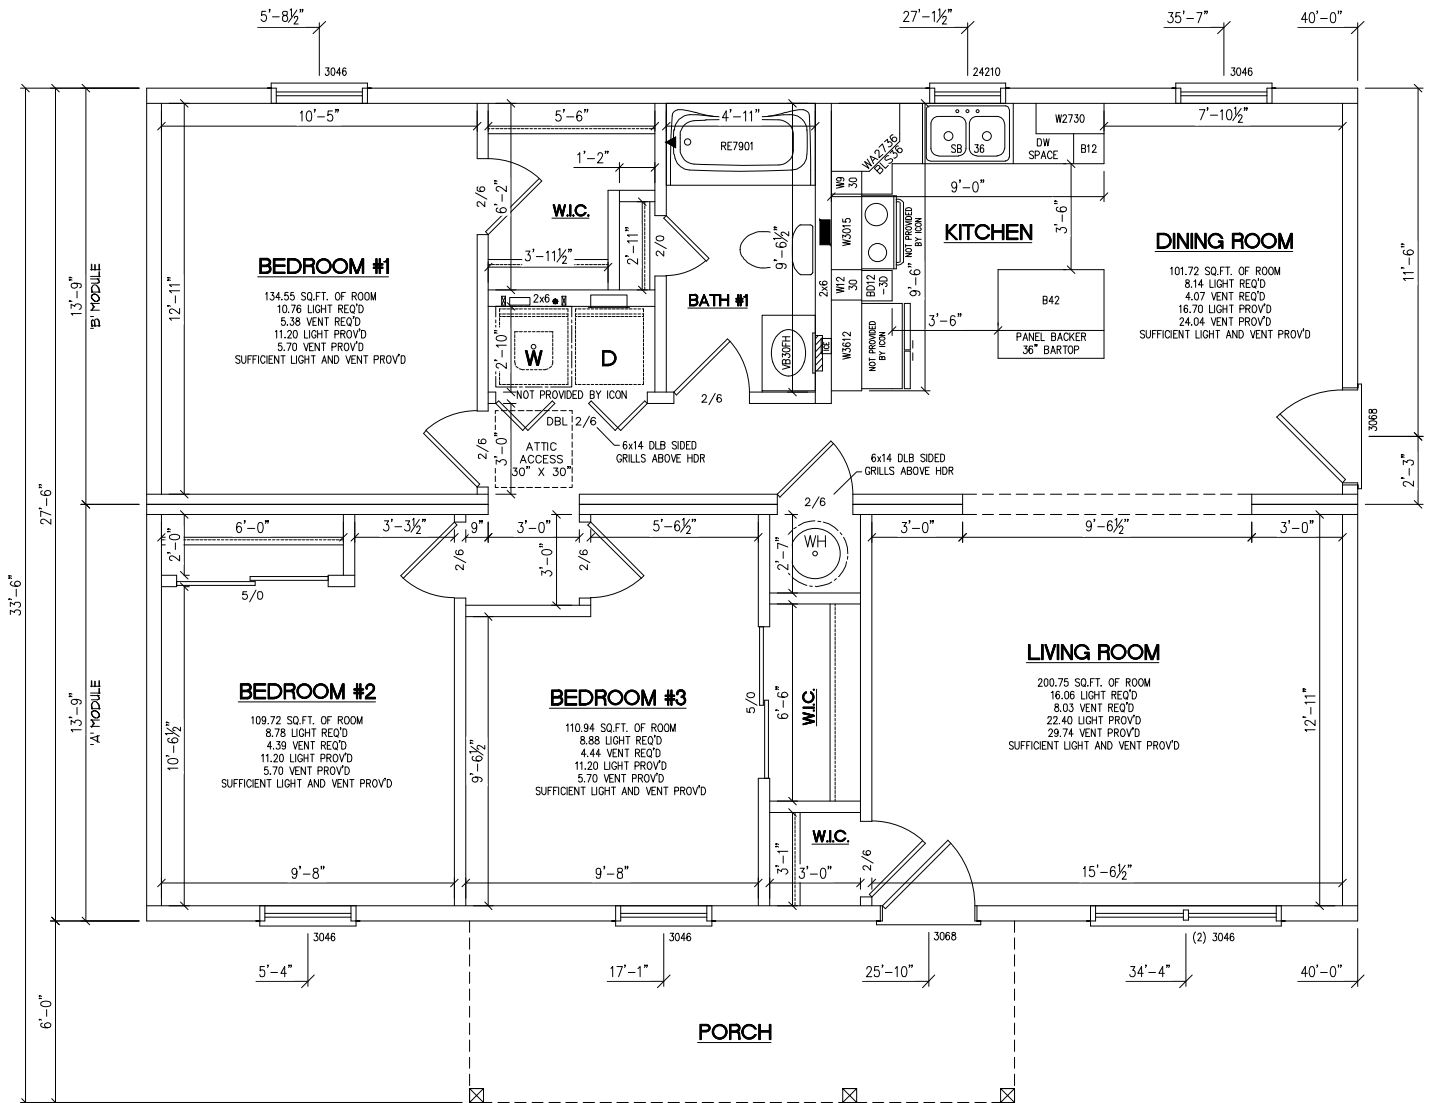

FIVE STAR MODULAR INC.

1571 Ledgedale Rd. Lake Ariel, PA 18436

Phone: 570-470-8477

Email: abusillo@fivestarmodularinc.com

Harrison Nest

FRONT ELEVATION

Ranch-style homes feature a long, low profile and are mostly single-story buildings. They are known for their simple style, offering open and uncluttered floor plans and uncomplicated exteriors. Those last two design features allow homeowners to personalize their ranch homes to a great extent.

Ranch
27'-6" x 40'-0"
1100 SQFT

**FIVE STAR
MODULAR INC.**

**FIVE STAR
 MODULAR INC.**